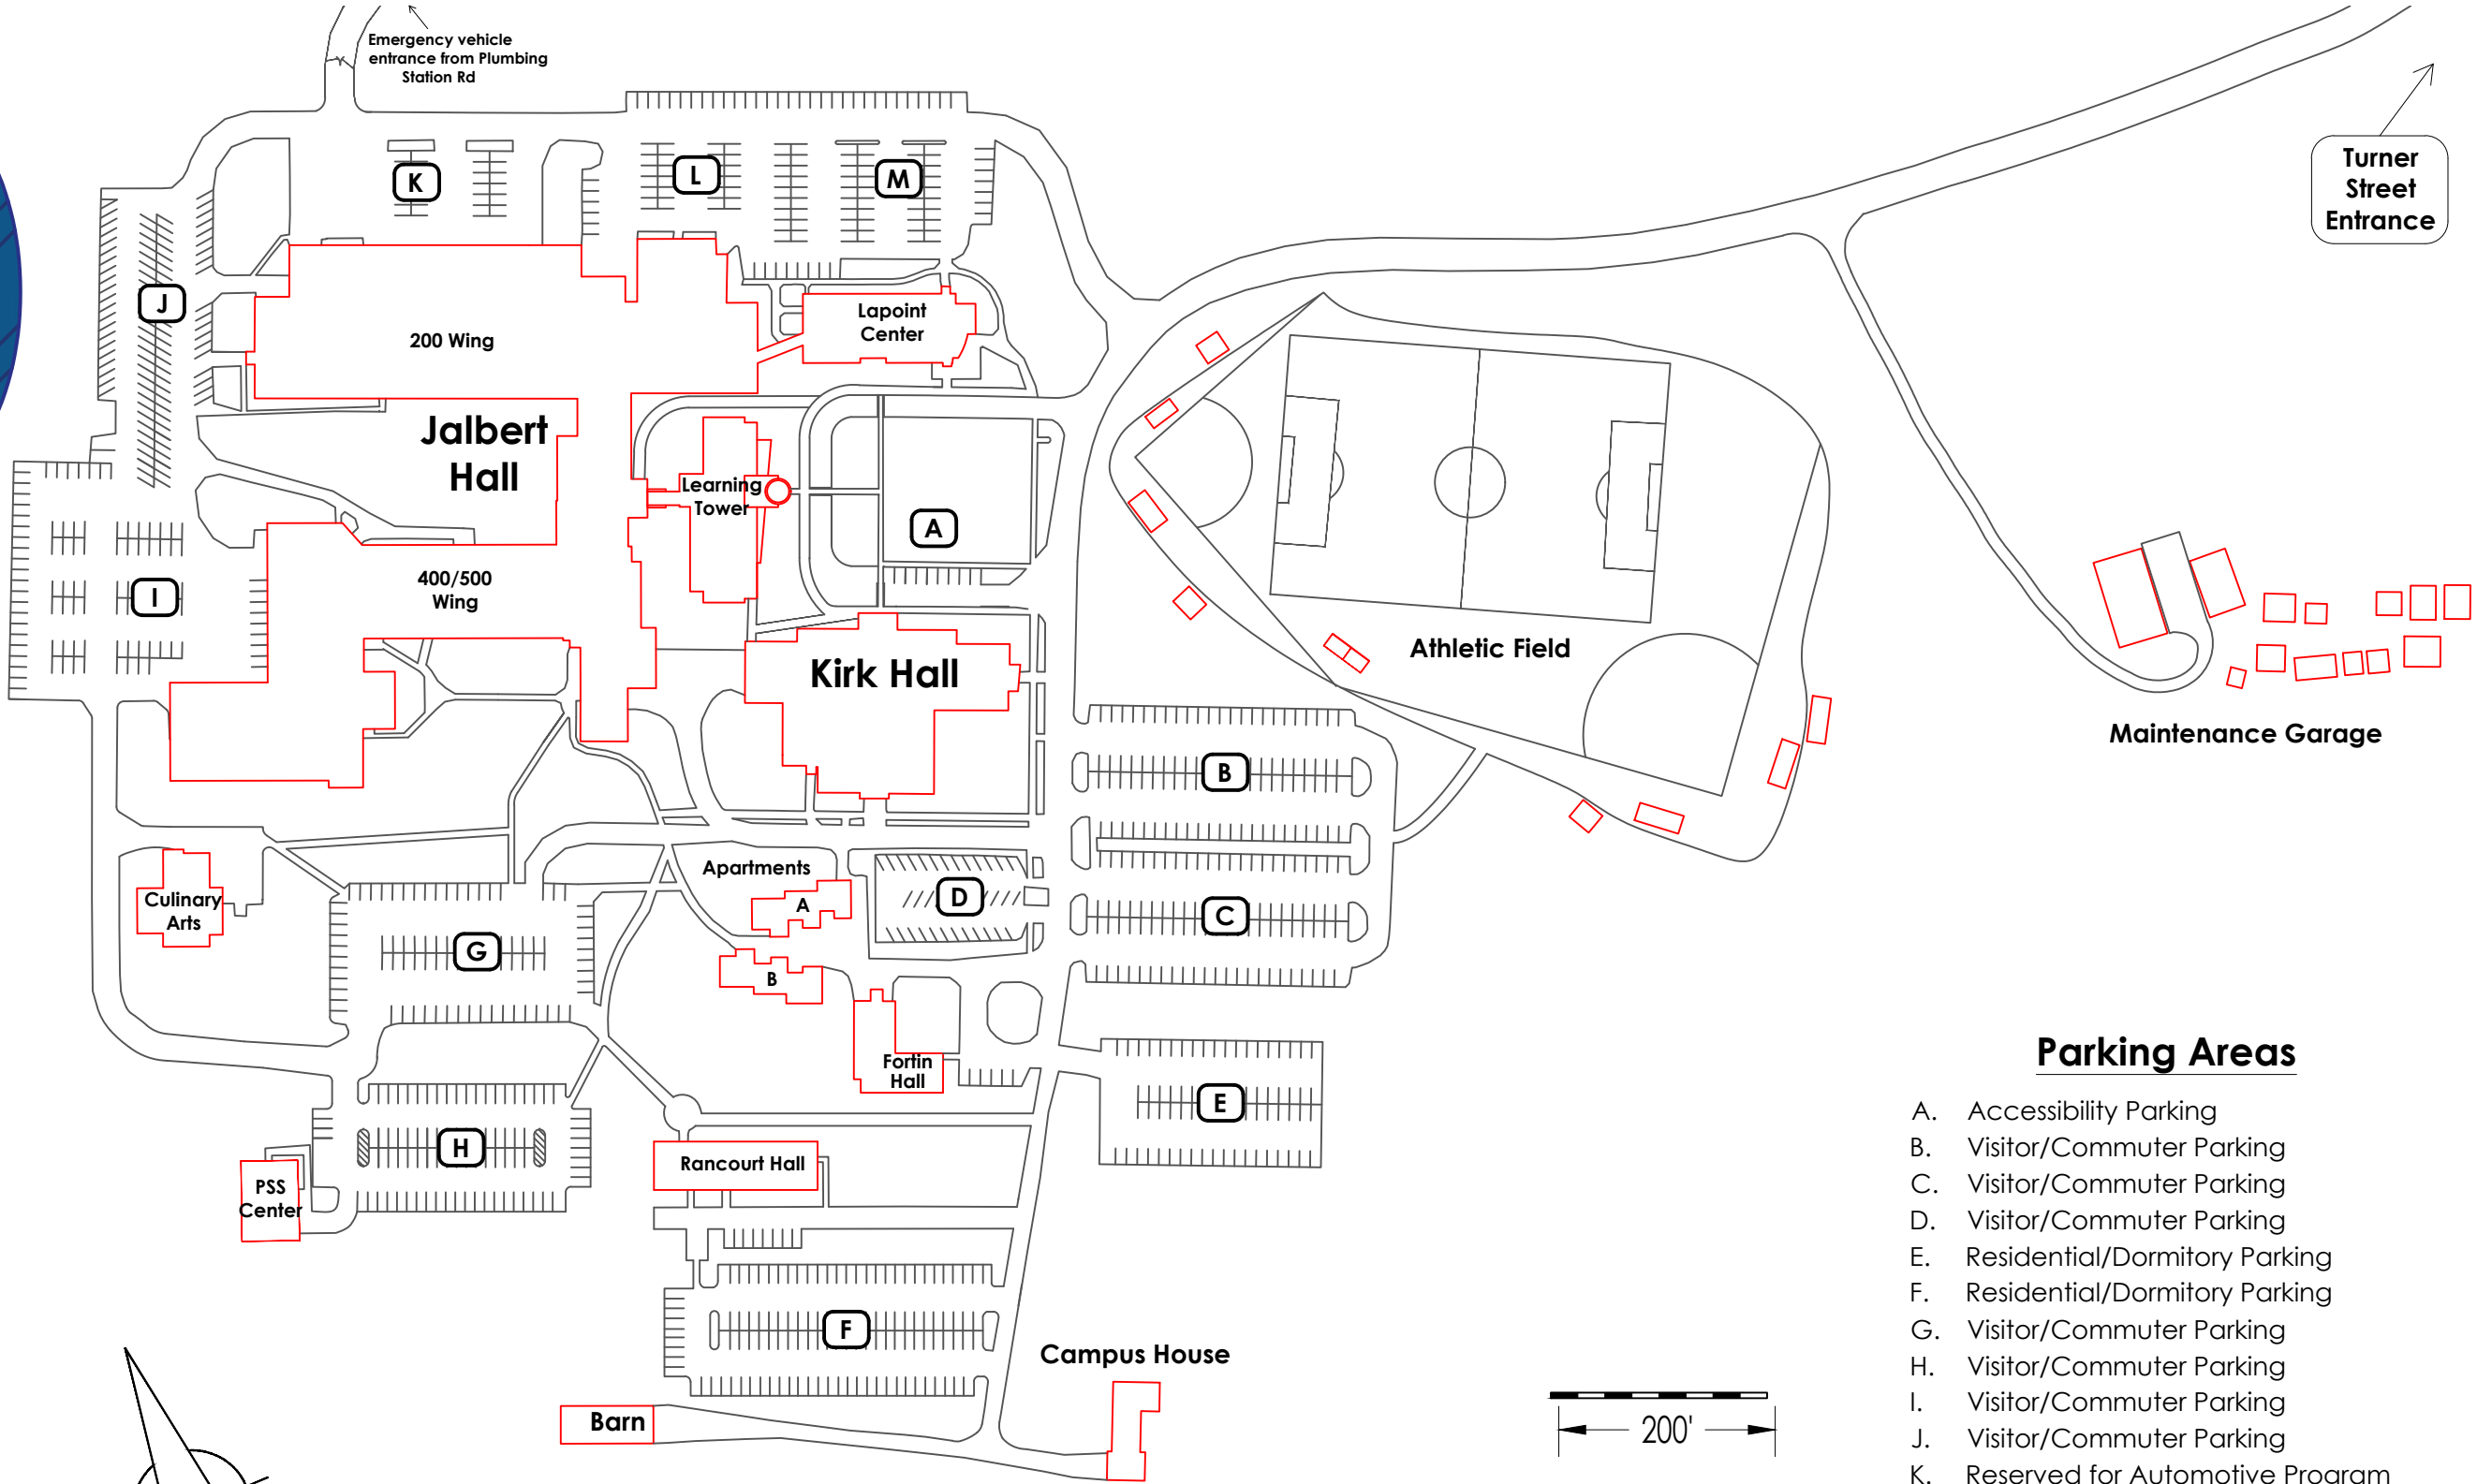

Emergency vehicle
entrance from Plumbing
Station Rd

Turner
Street
Entrance

Parking Areas

- A. Accessibility Parking
- B. Visitor/Commuter Parking
- C. Visitor/Commuter Parking
- D. Visitor/Commuter Parking
- E. Residential/Dormitory Parking
- F. Residential/Dormitory Parking
- G. Visitor/Commuter Parking
- H. Visitor/Commuter Parking
- I. Visitor/Commuter Parking
- J. Visitor/Commuter Parking
- K. Reserved for Automotive Program
- L. Visitor/Commuter Parking
- M. Visitor/Commuter Parking